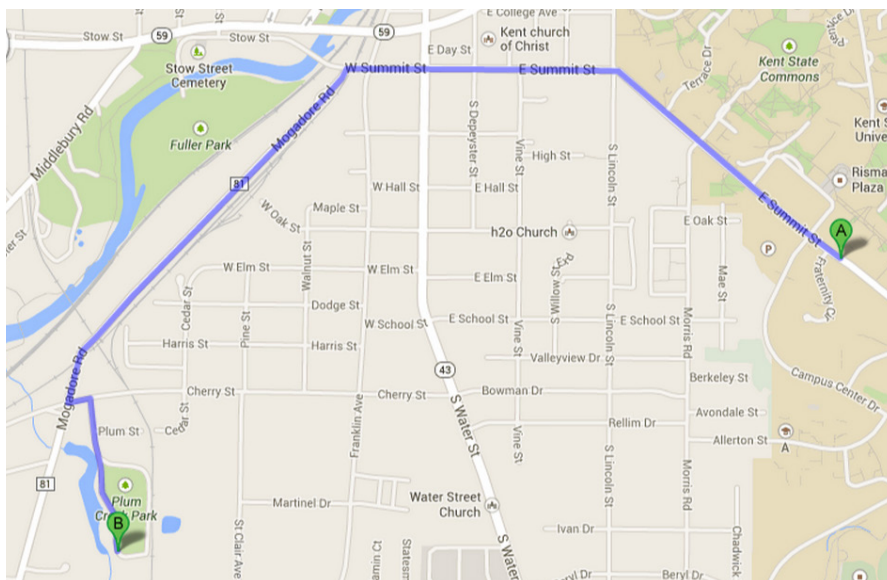

Chemistry and Biochemistry

DEPARTMENTAL PICNIC

Directions from the Department of Chemistry & Biochemistry to Plum Creek Park

Driving directions to Plum Creek Park 3D ▶

A E Summit St

1. Head **northwest** on **E Summit St** toward **Fraternity Cir** 1.1 mi
2. Turn **left** onto **Mogadore Rd** 0.8 mi
3. Take the **1st left** onto **Cherry St**
Destination will be on the right 466 ft

B Plum Creek Park
Cherry St
Kent, OH 44240

If you are starting from a different address, you can look up directions to Plum Creek Park by using **"654 Cherry Street, Kent, OH 44240"** as your destination.

LOCATION OF PAVILION #1 IN PLUM CREEK PARK:

There are three pavilions in Plum Creek Park. We will be at the first of the three - the first pavilion you will see to your left, after the playground and the baseball field. The location of Pavilion #1 is denoted by a yellow circle.