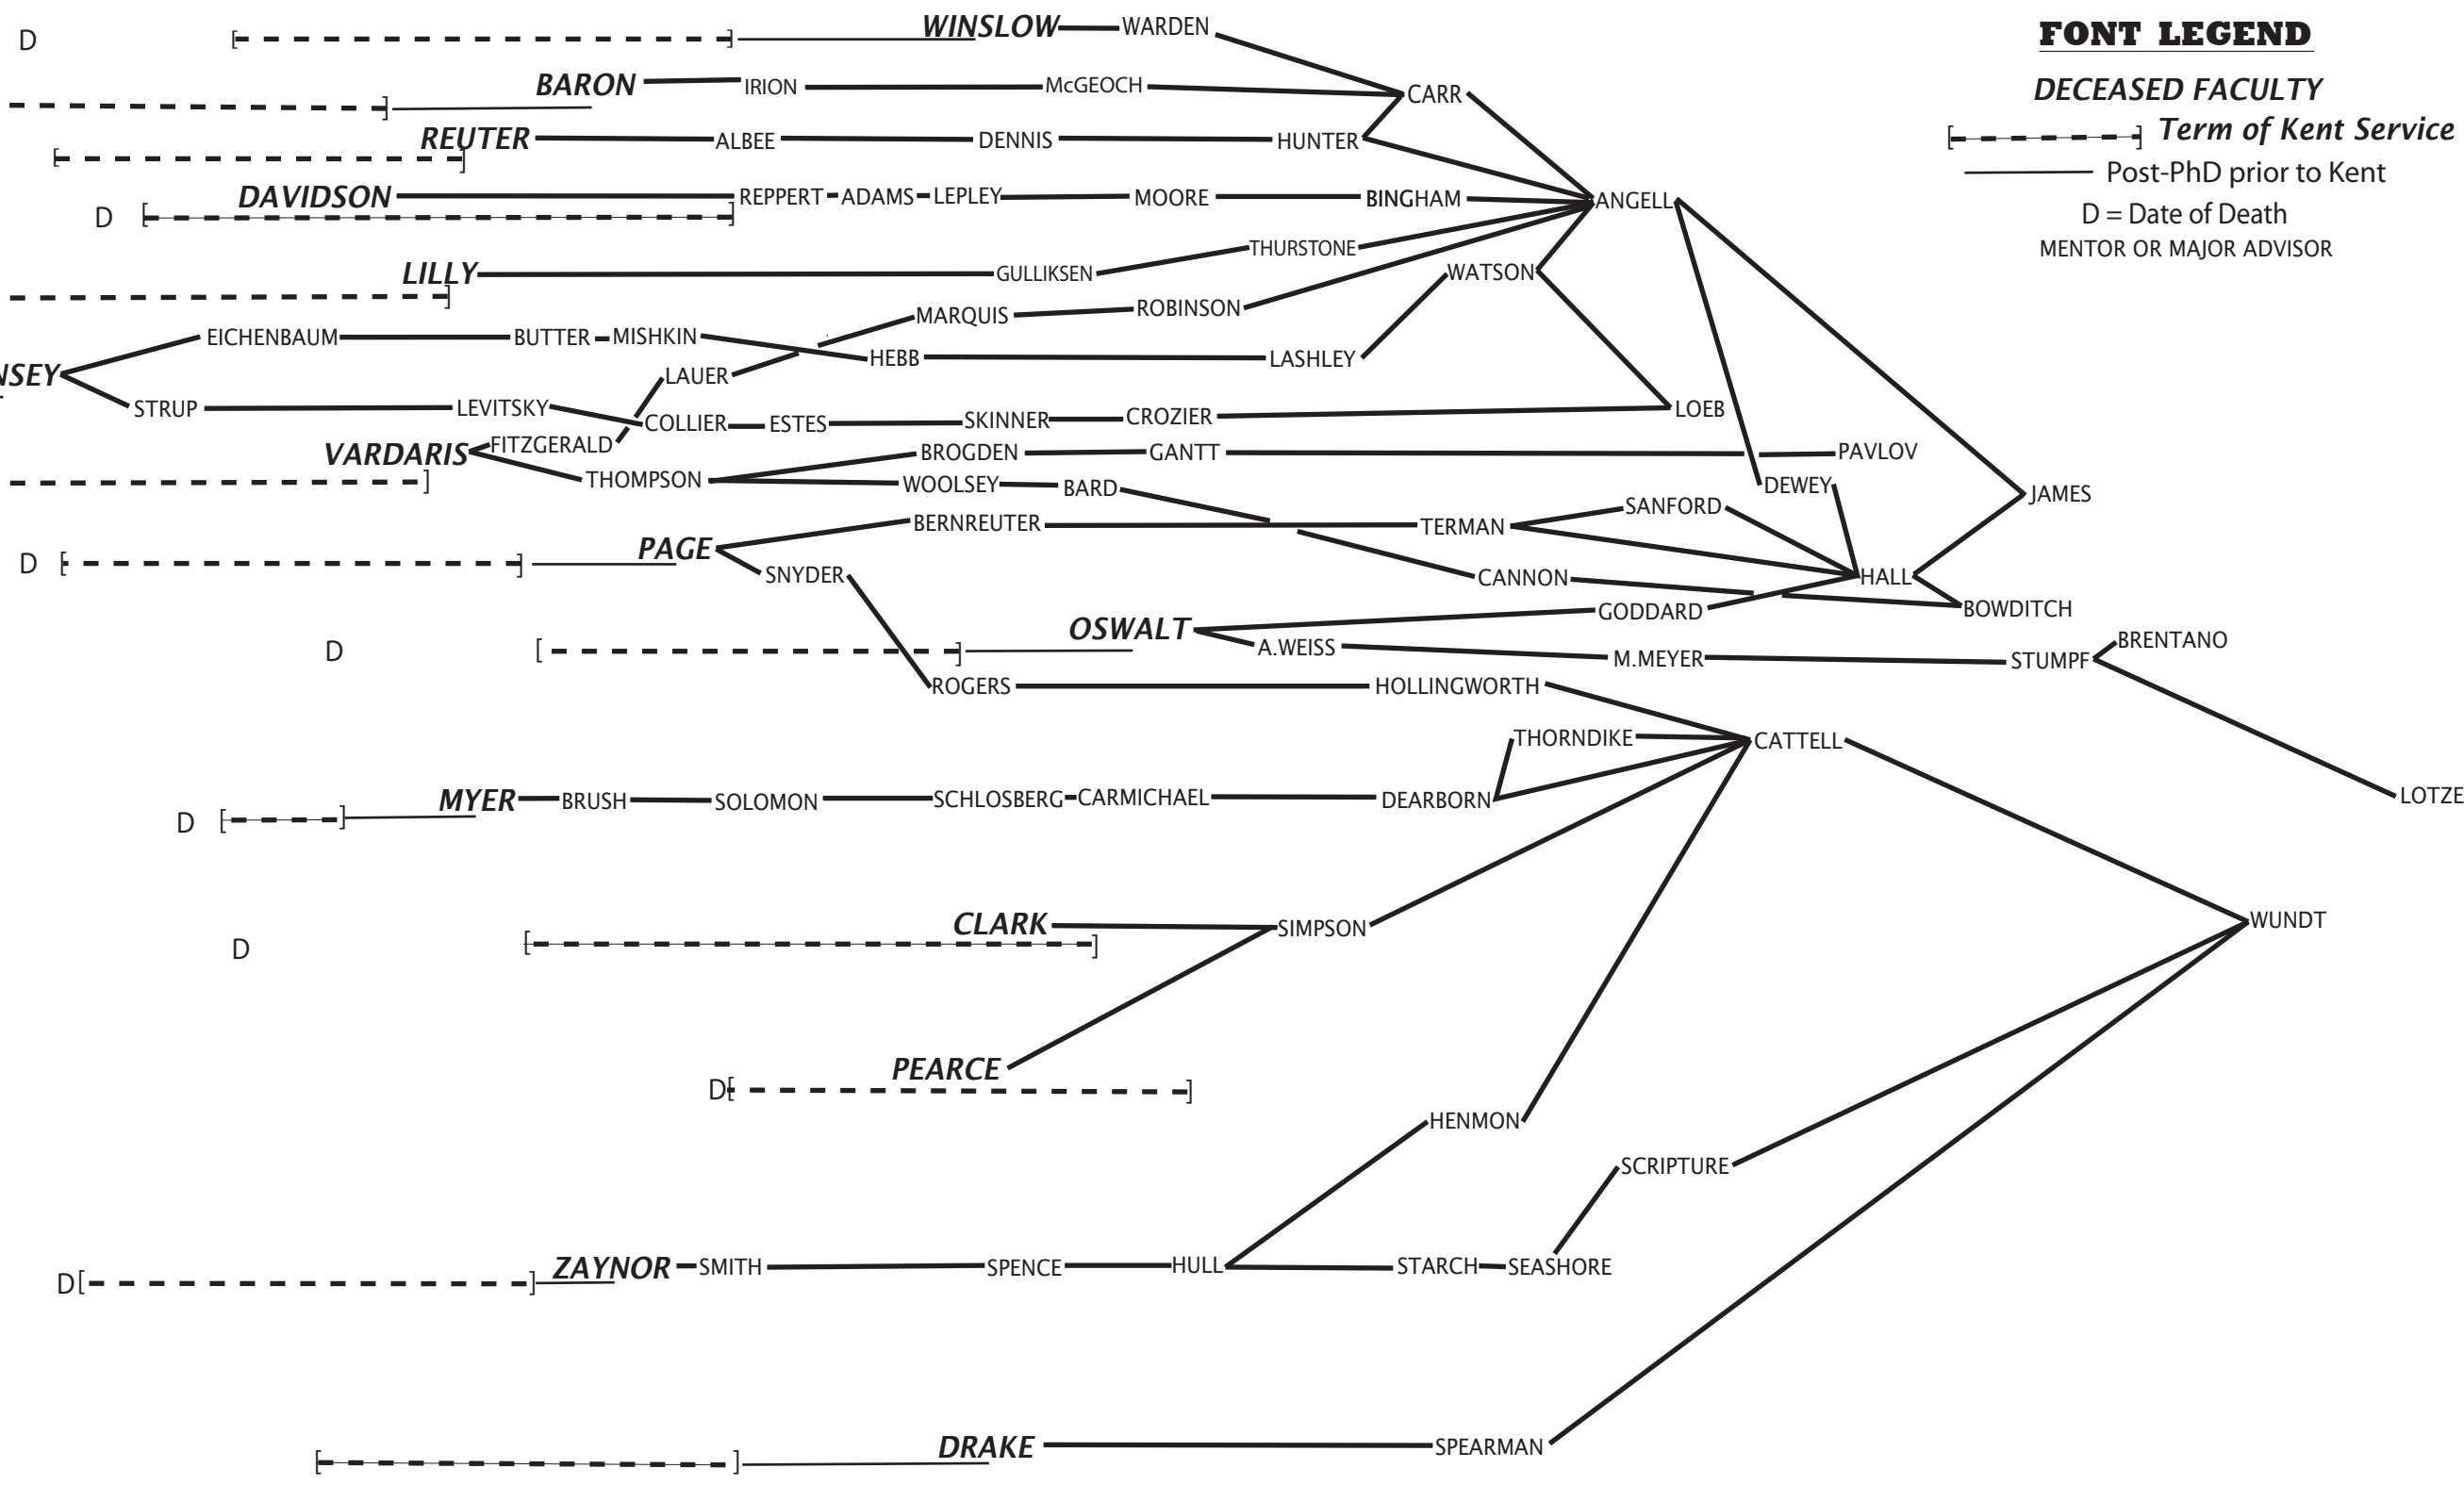

Department of Psychology

Academic Genealogy

Kent State University

2010 2000 1990 1980 1970 1960 1950 1940 1930 1920 1910 1900 1890 1880 1870 1860 1850 1840

FONT LEGEND
 DECEASED FACULTY
 [---] Term of Kent Service
 — Post-PhD prior to Kent
 D = Date of Death
 MENTOR OR MAJOR ADVISOR

COMPILED BY R. TREICHLER
 FALL 2012

2010 2000 1990 1980 1970 1960 1950 1940 1930 1920 1910 1900 1890 1880 1870 1860 1850 1840