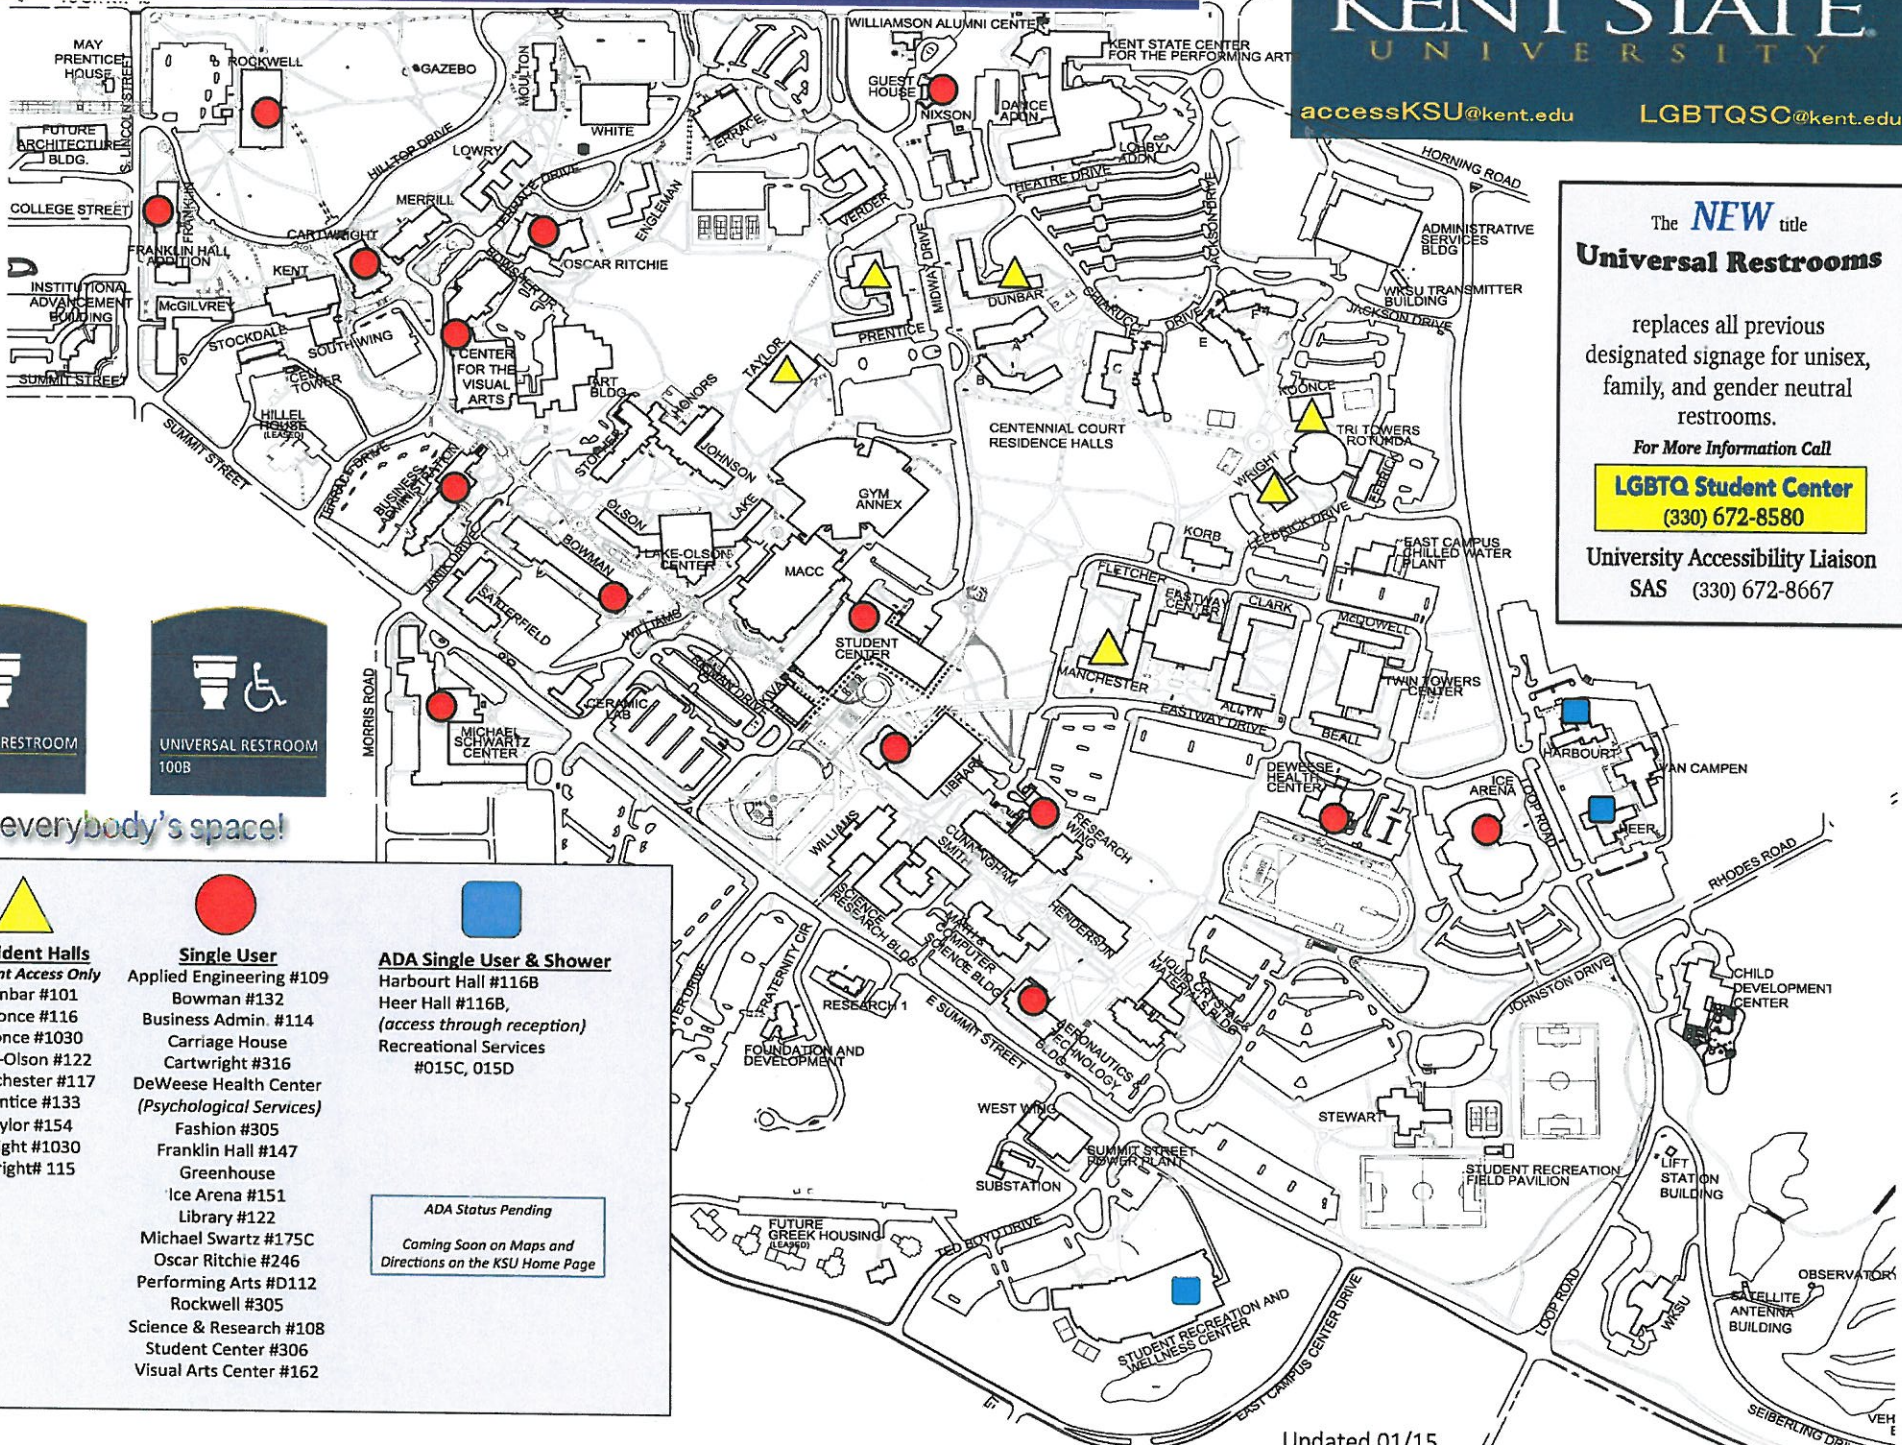

Kent Campus Universal Restrooms

KENT STATE UNIVERSITY
accessKSU@kent.edu LGBTQSC@kent.edu

The **NEW** title
Universal Restrooms
 replaces all previous designated signage for unisex, family, and gender neutral restrooms.
 For More Information Call
LGBTQ Student Center
 (330) 672-8580
 University Accessibility Liaison
 SAS (330) 672-8667

It's everybody's space!

		
Resident Halls Student Access Only	Single User	ADA Single User & Shower
Dunbar #101 Koonce #116 Koonce #1030 Lake-Olson #122 Manchester #117 Prentice #133 Taylor #154 Wright #1030 Wright #115	Applied Engineering #109 Bowman #132 Business Admin. #114 Carriage House Cartwright #316 DeWeese Health Center (Psychological Services) Fashion #305 Franklin Hall #147 Greenhouse Ice Arena #151 Library #122 Michael Swartz #175C Oscar Ritchie #246 Performing Arts #D112 Rockwell #305 Science & Research #108 Student Center #306 Visual Arts Center #162	Harbourt Hall #116B Heer Hall #116B, (access through reception) Recreational Services #015C, 015D
	<div style="border: 1px solid black; padding: 5px;"> ADA Status Pending Coming Soon on Maps and Directions on the KSU Home Page </div>	