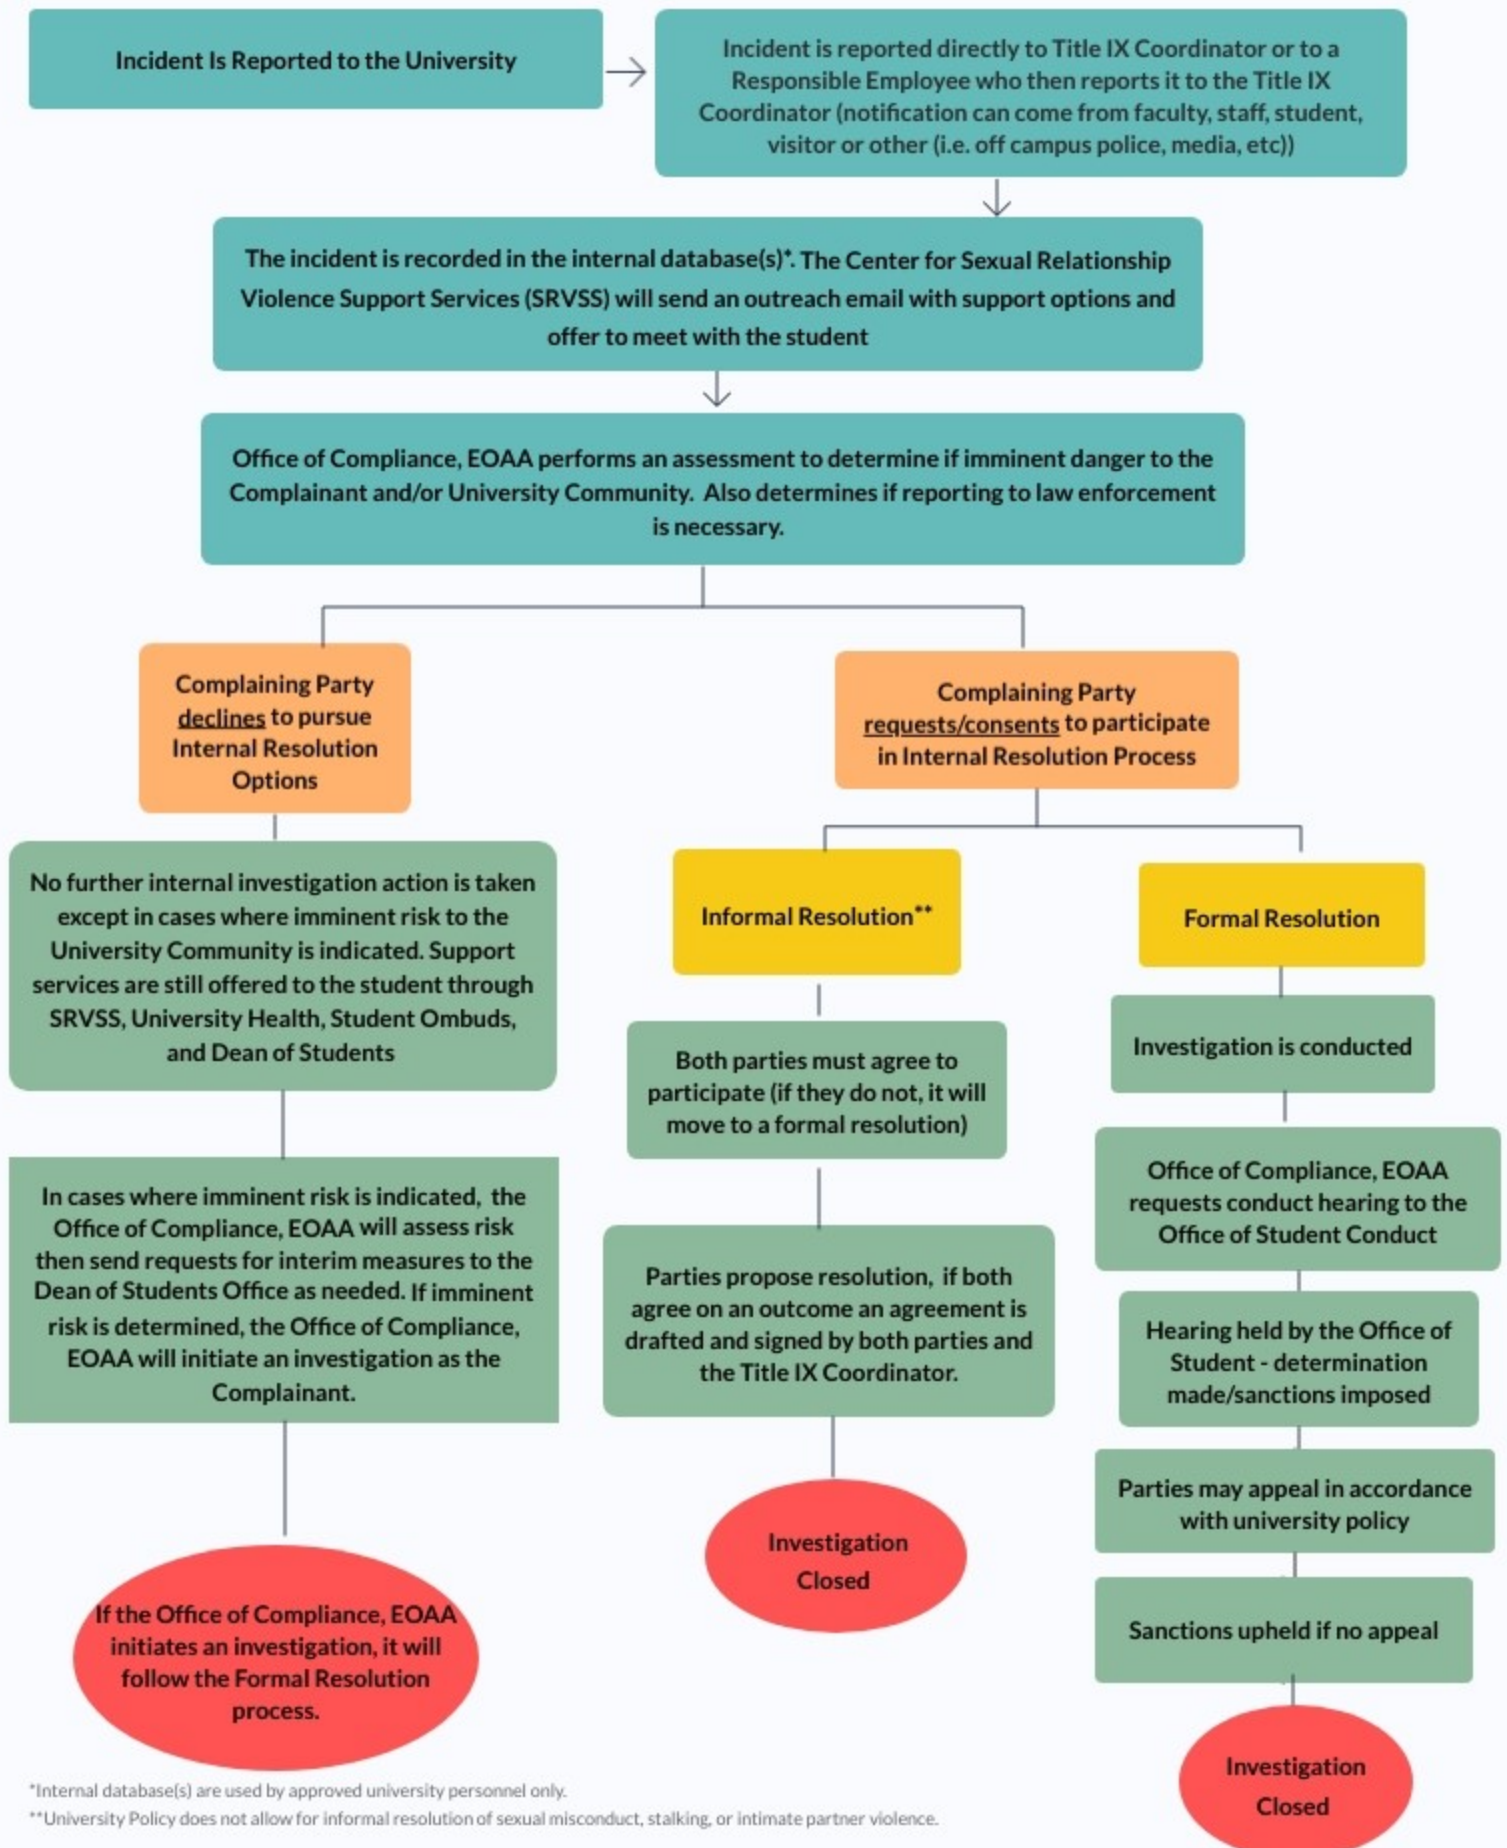

TITLE IX PROCESS

Reporting and Investigation for Students

*Internal database(s) are used by approved university personnel only.

**University Policy does not allow for informal resolution of sexual misconduct, stalking, or intimate partner violence.