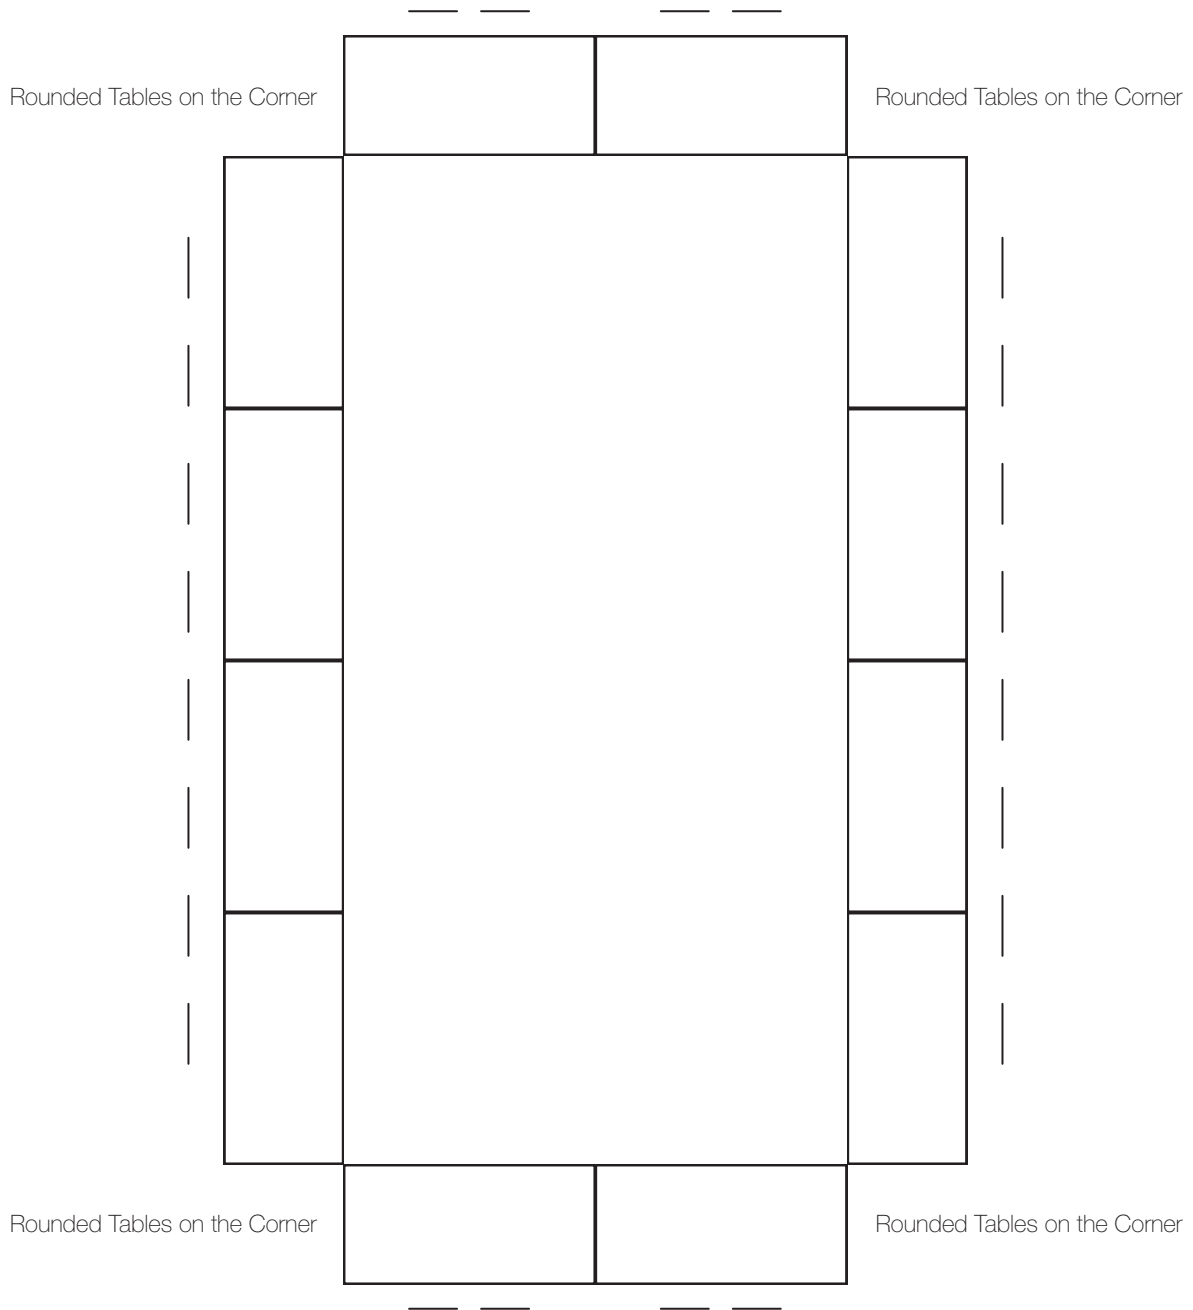

OPEN CONFERENCE STYLE

Maximum Capacity - **33**

We have rounded corners in place. (Diagram is not to scale)