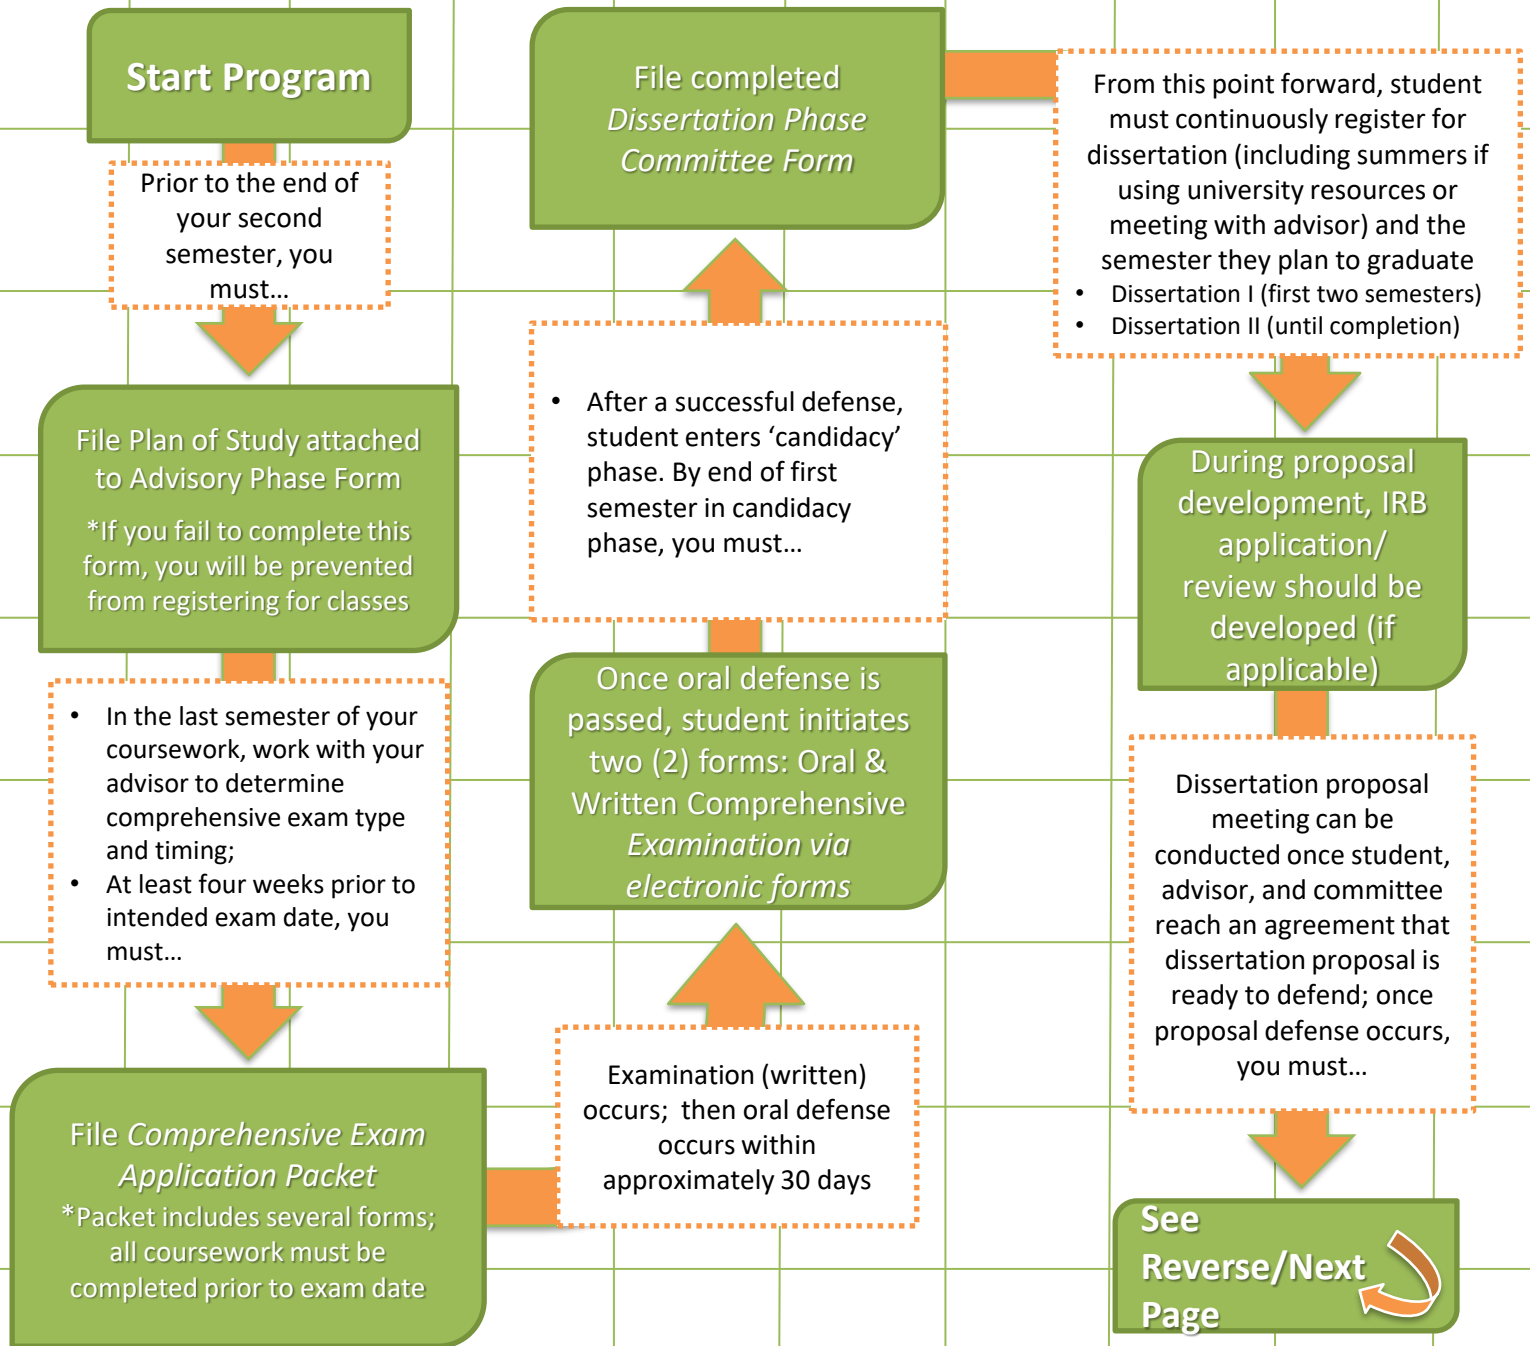

College of Education, Health and Human Services
Doctorate Process Map – First Half

Forms: <https://www.kent.edu/ehhs/ogs/forms> 2/1/2021

College of Education, Health and Human Services Doctorate Process Map – Second Half