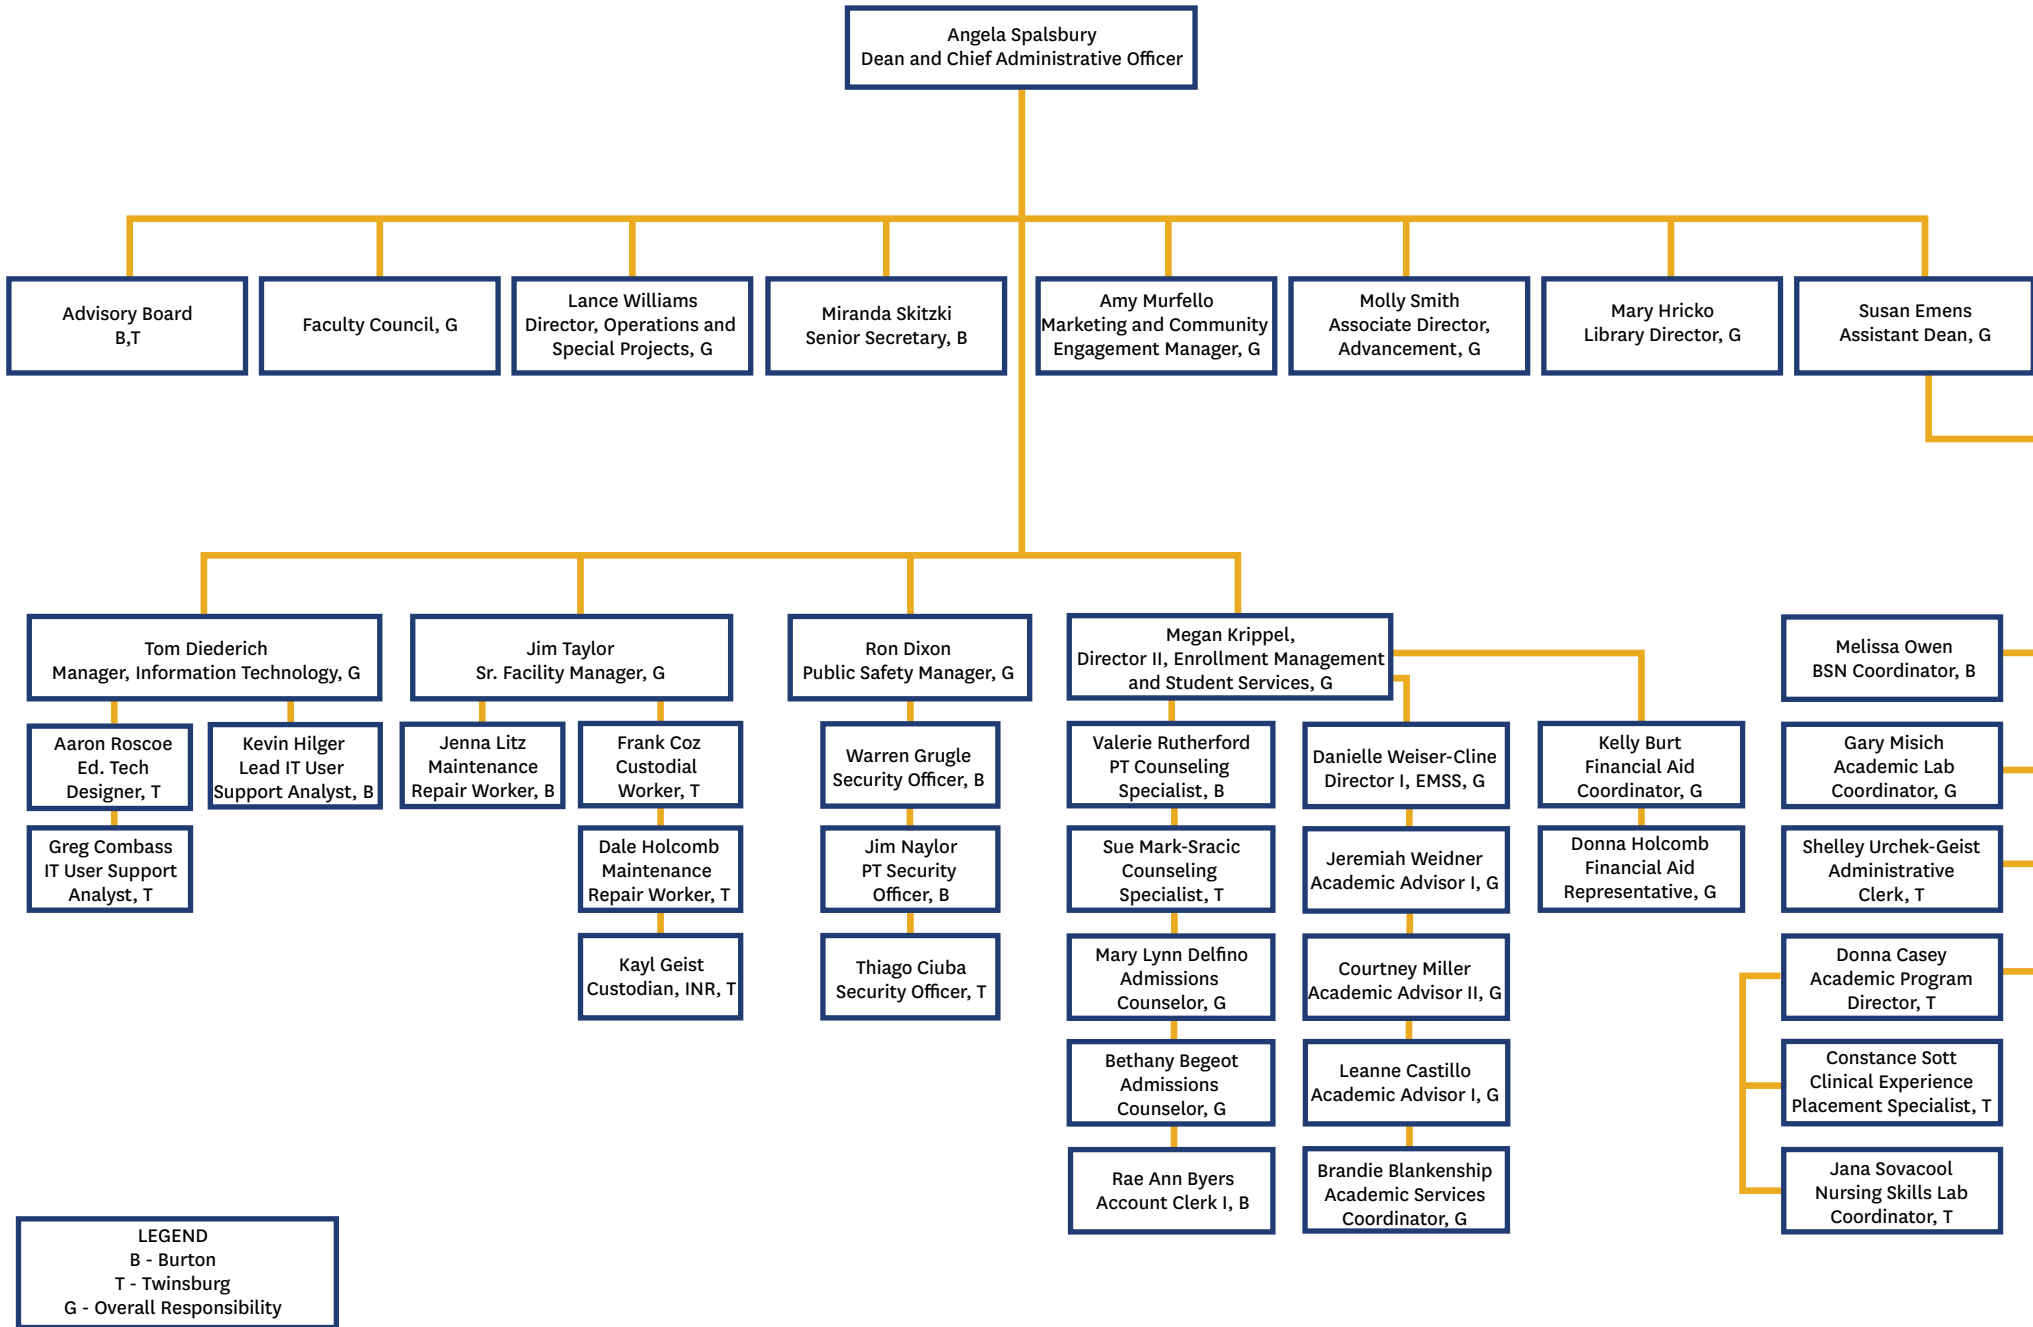

ORGANIZATIONAL CHART

Revised 06/03/2021

LEGEND
 B - Burton
 T - Twinsburg
 G - Overall Responsibility