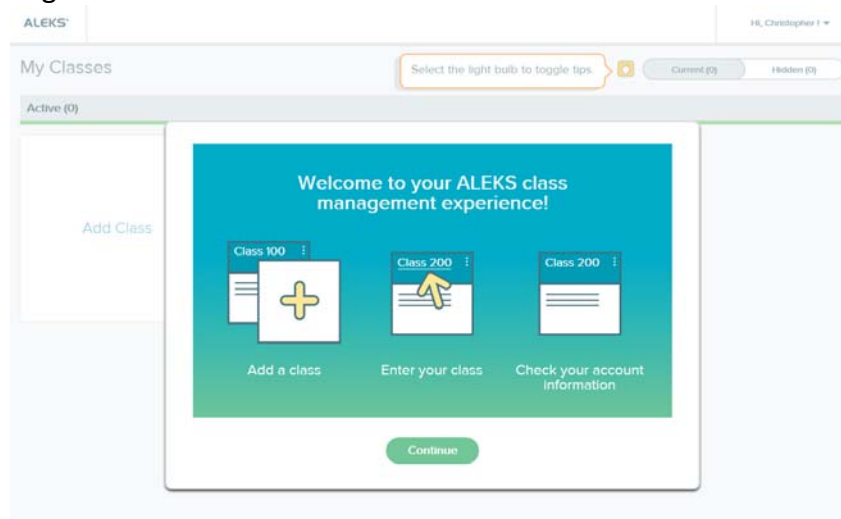

1. Click “Continue” again.

1. Click “ALEKS Math Assessment, (Semester/Year) /Higher Education Math Placement” and begin taking your placement.