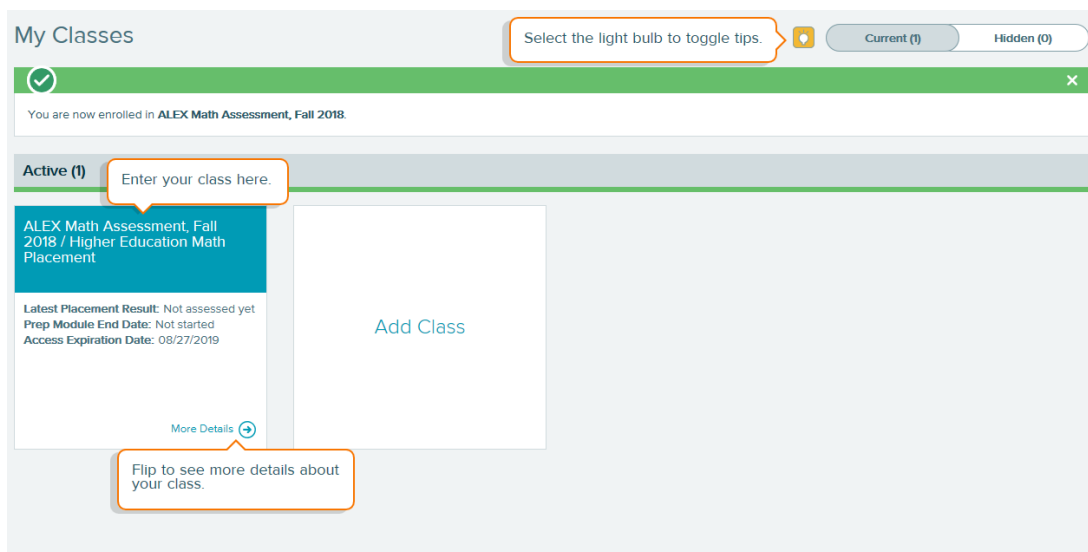

## How do I access the assessment through FlashLine?

- Login to FlashLine.
- In left hand column, click on Student, hover to Resources, and click on Placement Assessments.
- Select the Math link.
- Scroll to the 2<sup>nd</sup> link under Math and click "Take the ALEKS Mathematics Placement Assessment, or access ALEKS Learning Modules"

1. After successfully logging in, accept the User Agreement Terms of Use and click "Continue".

- Click “Continue” again.

- Click “ALEKS Math Assessment, (Semester/Year) /Higher Education Math Placement” and begin taking your placement.