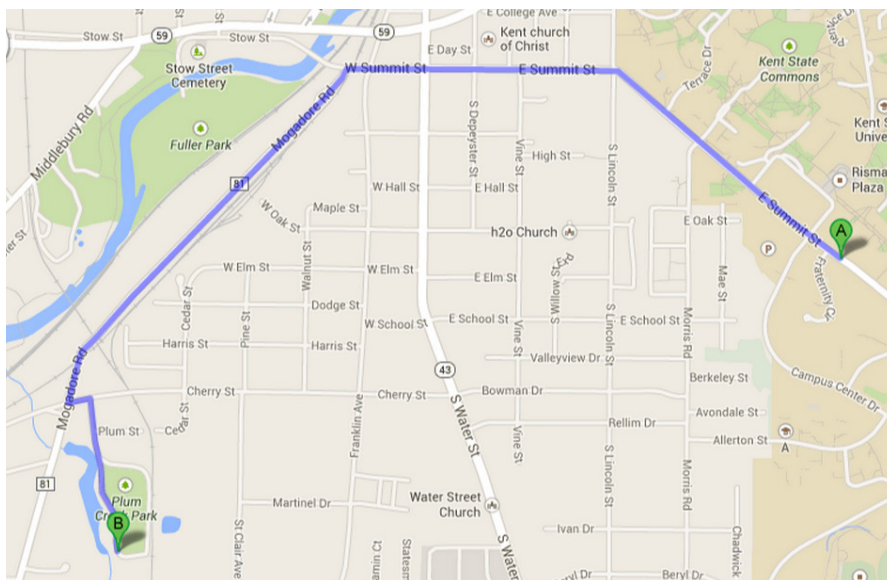

Chemistry and Biochemistry

DEPARTMENTAL PICNIC

Directions from the Department of Chemistry & Biochemistry to Plum Creek Park

Driving directions to Plum Creek Park 3D ▶

A E Summit St

1. Head **northwest** on **E Summit St** toward **Fraternity Cir** 1.1 mi
2. Turn **left** onto **Mogadore Rd** 0.8 mi
3. Take the **1st left** onto **Cherry St**
Destination will be on the right 466 ft

B Plum Creek Park
Cherry St
Kent, OH 44240

If you are starting from a different address, you can look up directions to Plum Creek Park by using **"654 Cherry Street, Kent, OH 44240"** as your destination.

LOCATION OF PAVILION #2 IN PLUM CREEK PARK:

There are three pavilions in Plum Creek Park. We will be at the second of the three - the first pavilion you will see to your left, after the playground and the baseball field; the second will be on your right shortly past that. The location of Pavilion #2 is denoted by a yellow circle.