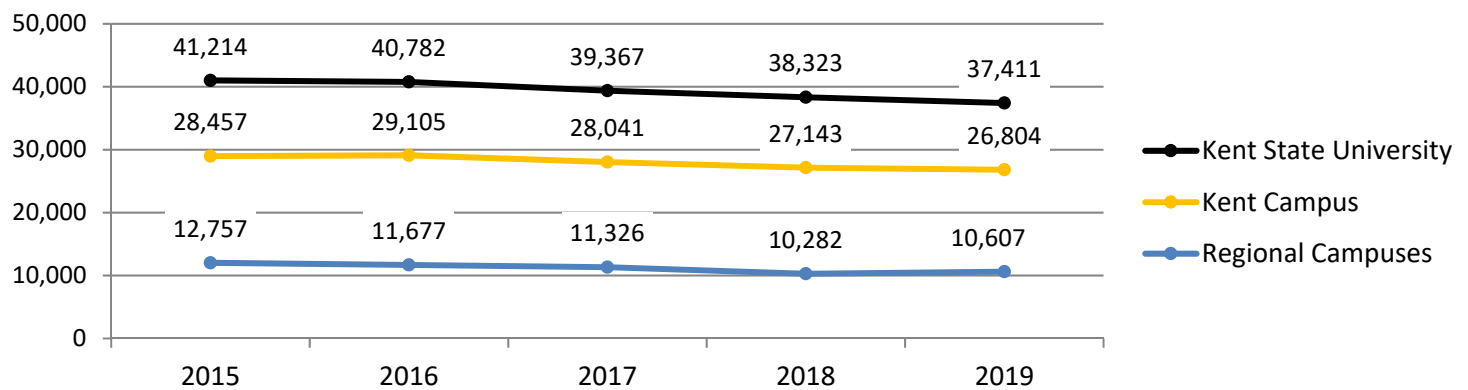

Address: 800 E. Summit St., Kent, Ohio 44240
Mailing Address: P.O. Box 5190, Kent, OH 44242
Website: www.kent.edu
Year Founded: 1910
President: Dr. Todd Diacon

Student Enrollments

Kent State University is an eight-campus system where students may simultaneously attend multiple campuses. Concurrent enrollments count students at each campus they attend. Preponderant enrollments count students only at one primary campus location.

2019 Fall Enrollments by Campus (Concurrent)

Ashtabula	2,064	Salem	1,646
East Liverpool	1,159	Stark	4,422
Geauga	2,206	Trumbull	2,155
Kent	27,716	Tuscarawas	2,089

5-Year Fall Enrollment Trend (Preponderant)