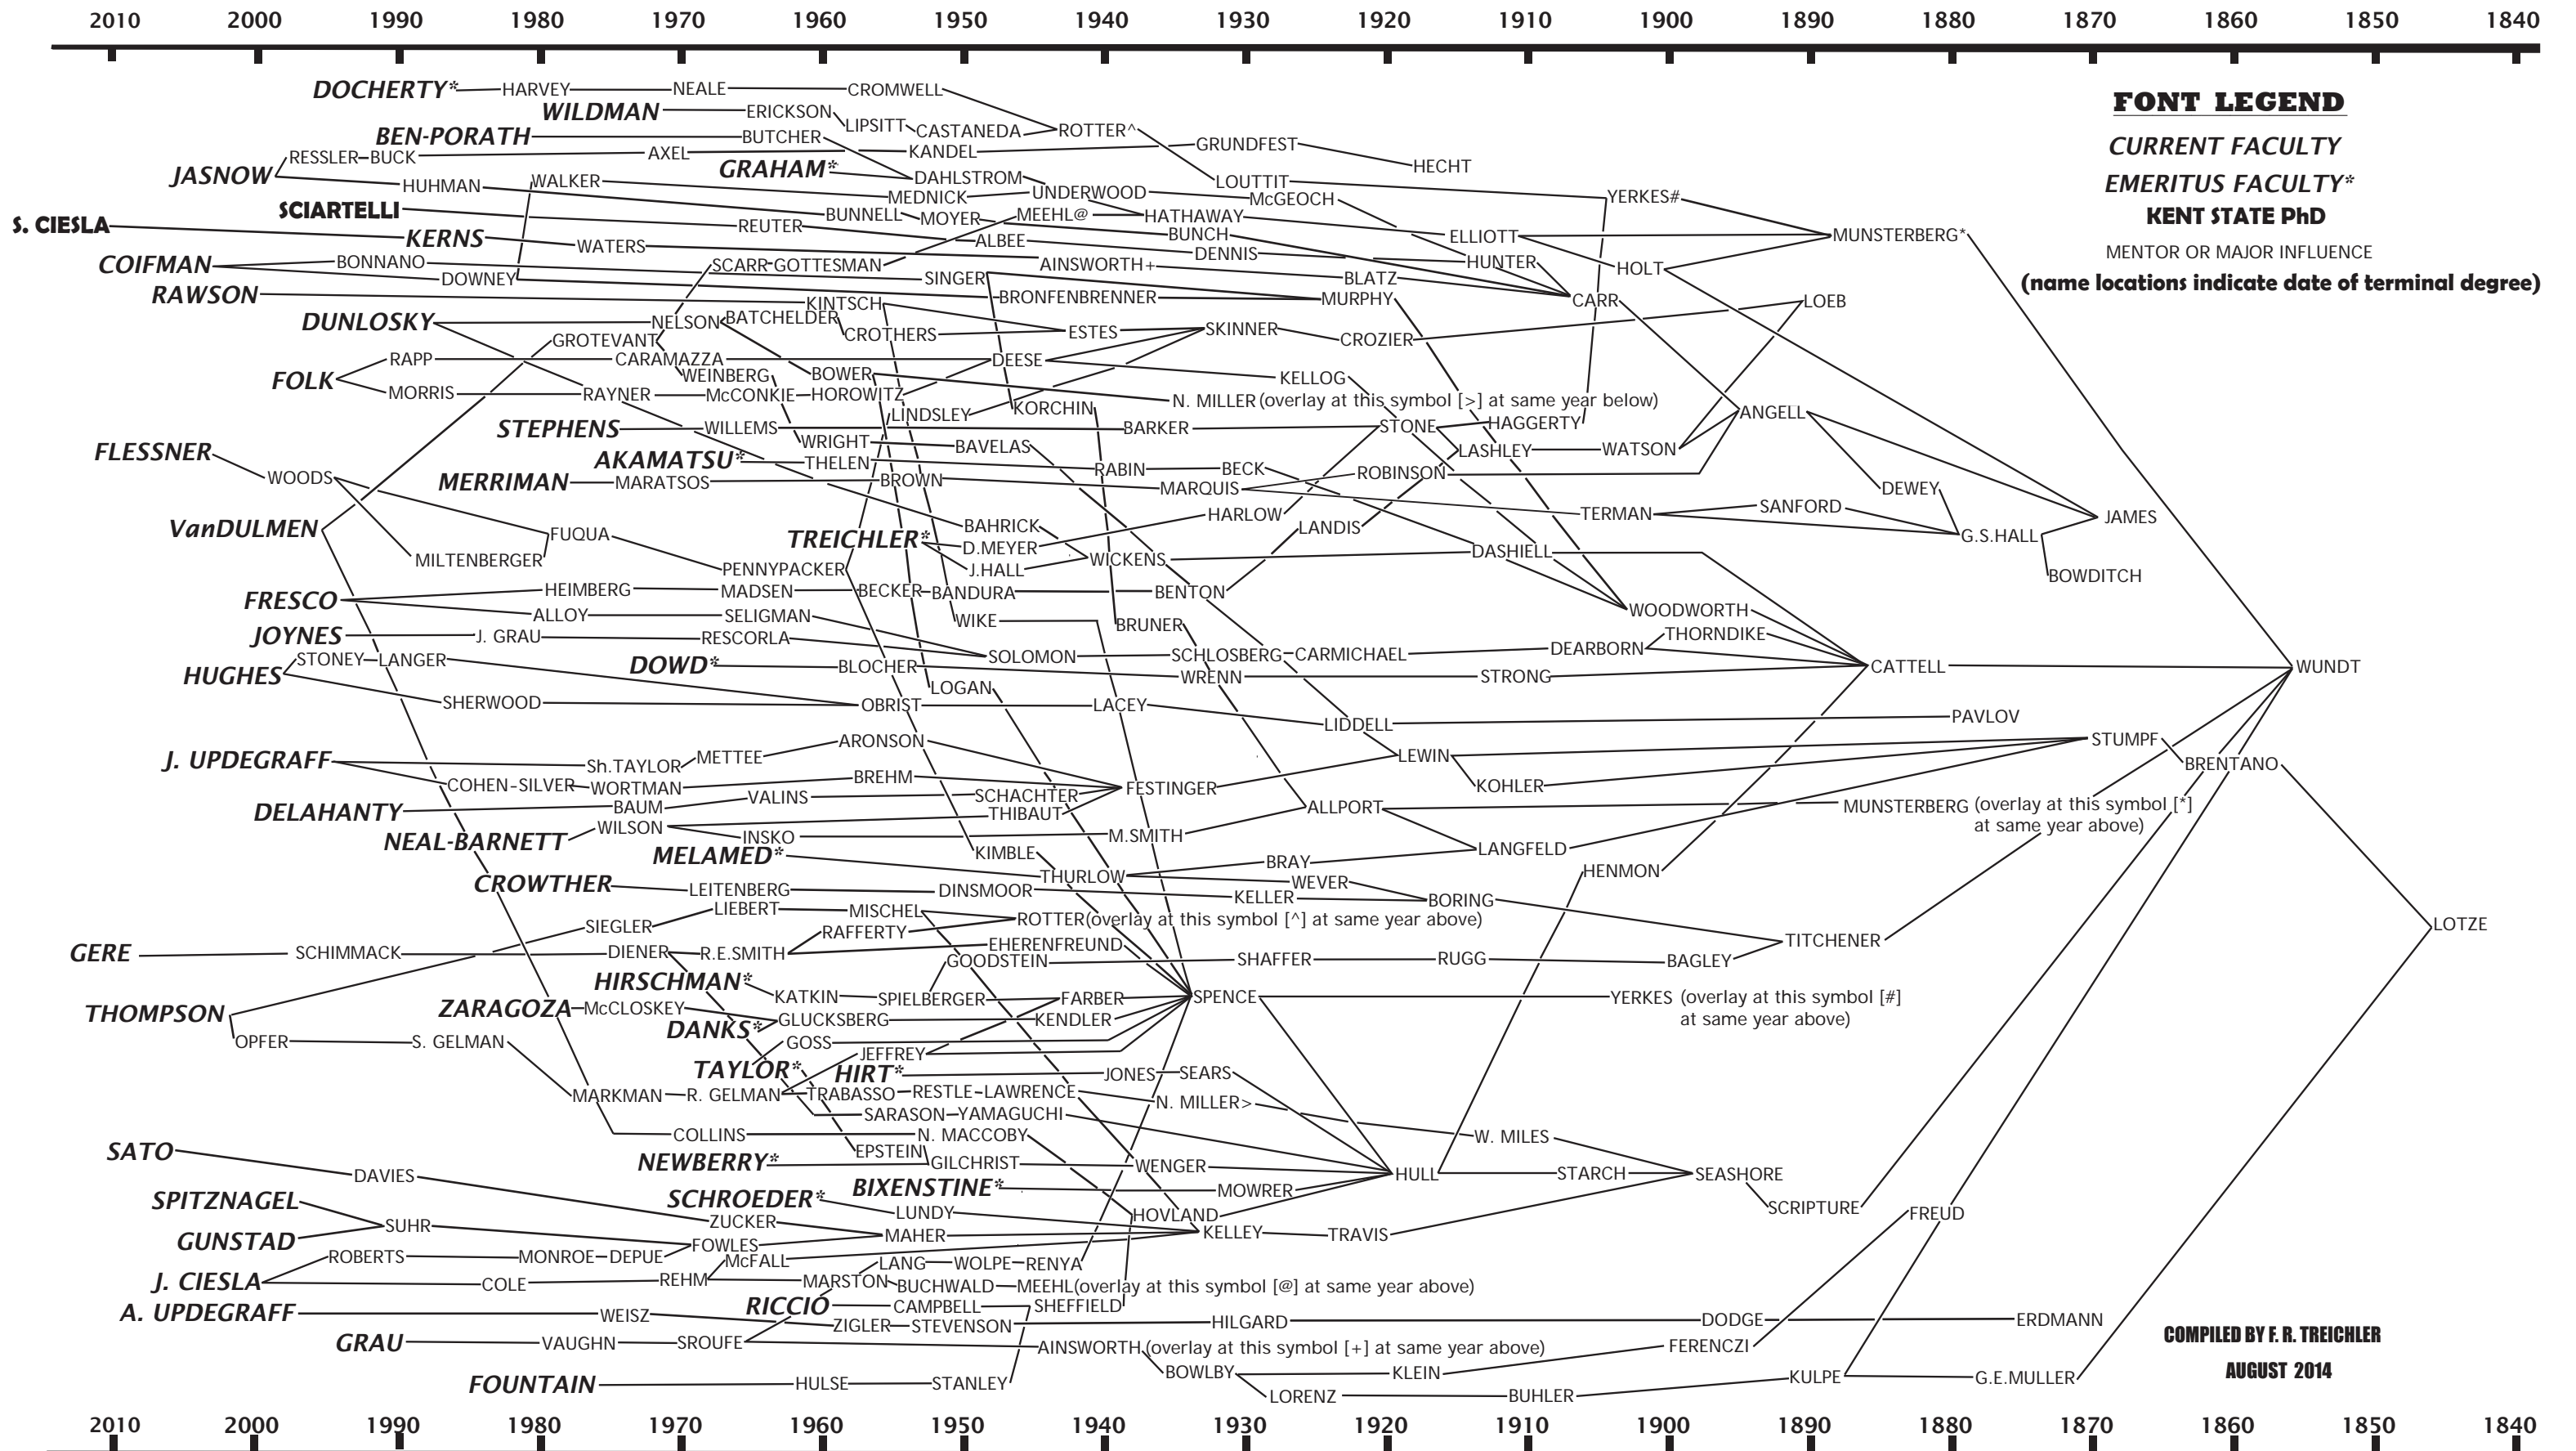

Department of Psychology Academic Genealogy Kent State University

2010 2000 1990 1980 1970 1960 1950 1940 1930 1920 1910 1900 1890 1880 1870 1860 1850 1840

2010 2000 1990 1980 1970 1960 1950 1940 1930 1920 1910 1900 1890 1880 1870 1860 1850 1840